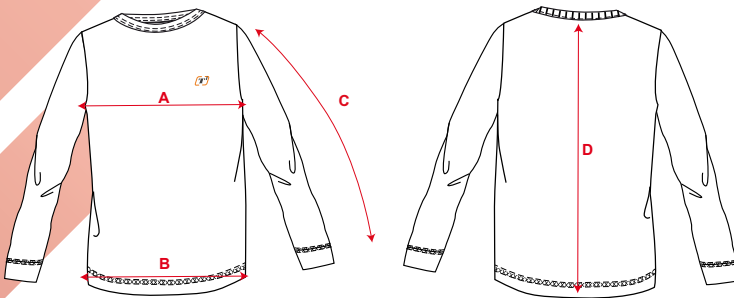

T'RIFIC BODYDRY T-SHIRT O-NECK LONG SLEEVES FAIR WEAR

TRI6022321

100% polypropylene

- to be worn next to the skin
- super thin
- moisture regulating
- round neck
- long sleeves
- suitable model

COLOURS

white (003), navy (020)

Wash with similar colours, do not iron over the print and wash and iron inside out.

SIZE GUIDE

SIZES	S	M	L	XL	2XL	3XL
A Half Chest width	36	40	44	48	52	56
B Half Hem width	35	39	43	47	51	55
C Sleeve length incl. cuffs	64	65	66	67	68	69
D Centre back length	74	75	76	77	78	79